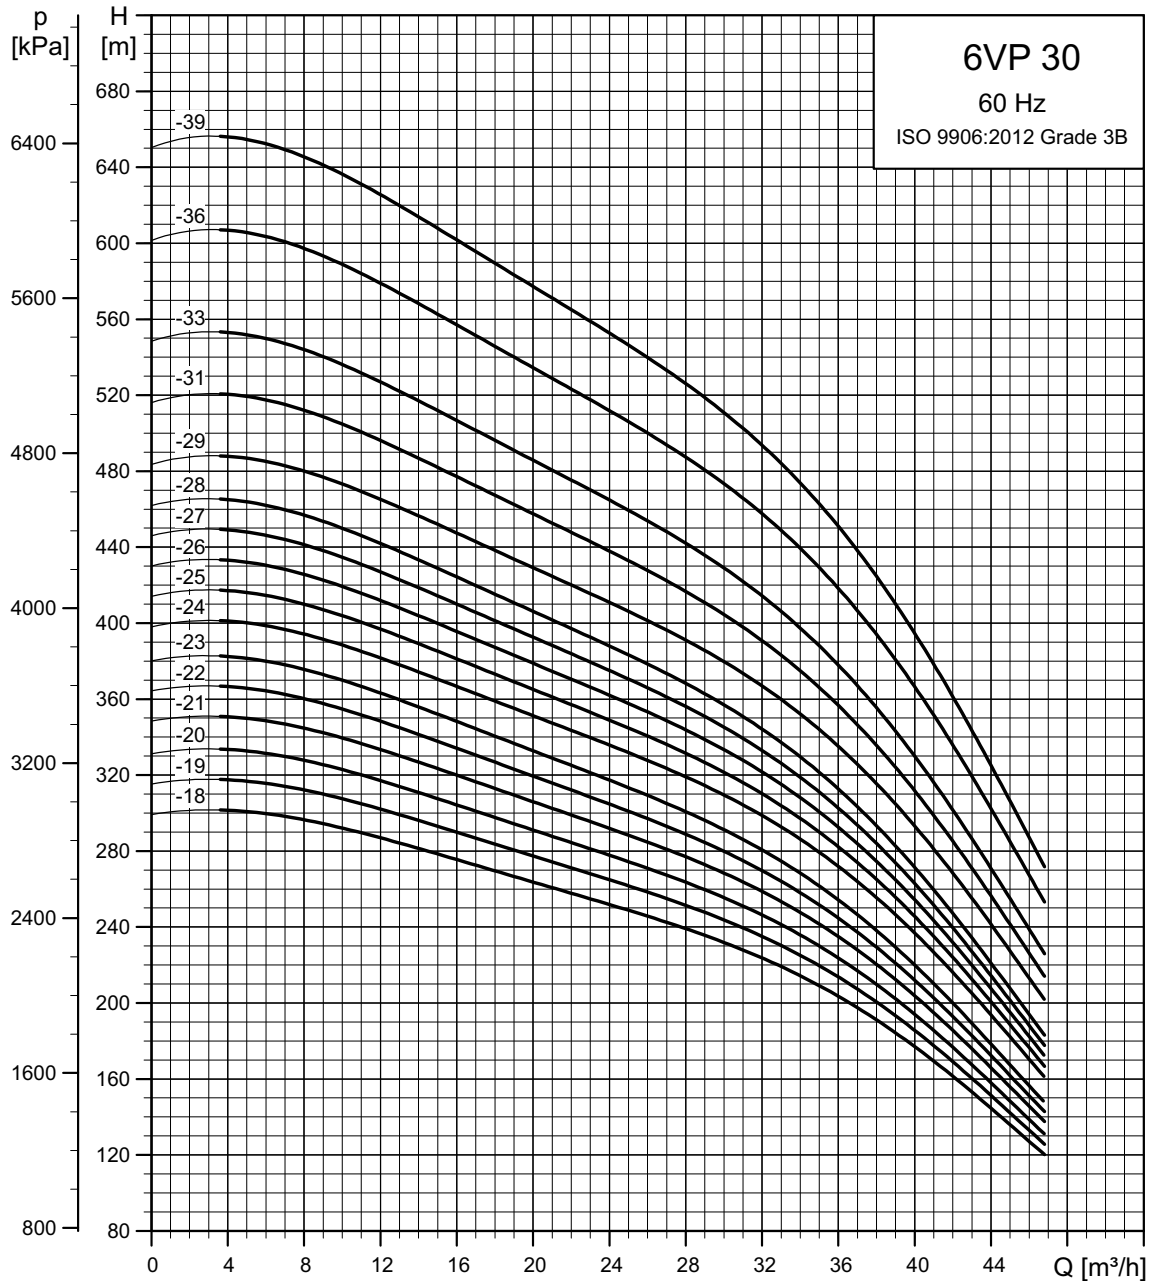

Performance Curves

SP 30

Available pump types

60 Hz

Pump Type	Rating		Stages	Delivery Size
	kW	HP		
6VP 46-1B	1.5	2.0	1	3.0"/4.0 "
6VP 46-1A	2.2	3.0	1	3.0"/4.0 "
6VP 46-1	3.0	4.0	1	3.0"/4.0 "
6VP 46-2AB	4.0	5.0	2	3.0"/4.0 "
6VP 46-2	5.5	7.5	2	3.0"/4.0 "
6VP 46-3BB	5.5	7.5	3	3.0"/4.0 "
6VP 46-3	7.5	10.0	3	3.0"/4.0 "
6VP 46-4BC	7.5	10.0	4	3.0"/4.0 "
6VP 46-4	9.2	12.5	4	3.0"/4.0 "
6VP 46-5C	11.0	15.0	5	3.0"/4.0 "
6VP 46-5	13.0	17.5	5	3.0"/4.0 "
6VP 46-6A	13.0	17.5	6	3.0"/4.0 "
6VP 46-6	15.0	20.0	6	3.0"/4.0 "
6VP 46-7C	15.0	20.0	7	3.0"/4.0 "
6VP 46-7	18.5	25.0	7	3.0"/4.0 "
6VP 46-8	18.5	25.0	8	3.0"/4.0 "
6VP 46-9	22.0	30.0	9	3.0"/4.0 "
6VP 46-10	22.0	30.0	10	3.0"/4.0 "
6VP 46-11	26.0	35.0	11	3.0"/4.0 "
6VP 46-12	30.0	40.0	12	3.0"/4.0 "
6VP 46-13	30.0	40.0	13	3.0"/4.0 "
6VP 46-14	37.0	50.0	14	3.0"/4.0 "
6VP 46-15	37.0	50.0	15	3.0"/4.0 "
6VP 46-16	37.0	50.0	16	3.0"/4.0 "
6VP 46-17	37.0	50.0	17	3.0"/4.0 "
6VP 46-18	45.0	60.0	18	3.0"/4.0 "
6VP 46-19	45.0	60.0	19	3.0"/4.0 "
6VP 46-20	45.0	60.0	20	3.0"/4.0 "
6VP 46-22	55.0	75.0	22	3.0"/4.0 "
6VP 46-24	55.0	75.0	24	3.0"/4.0 "