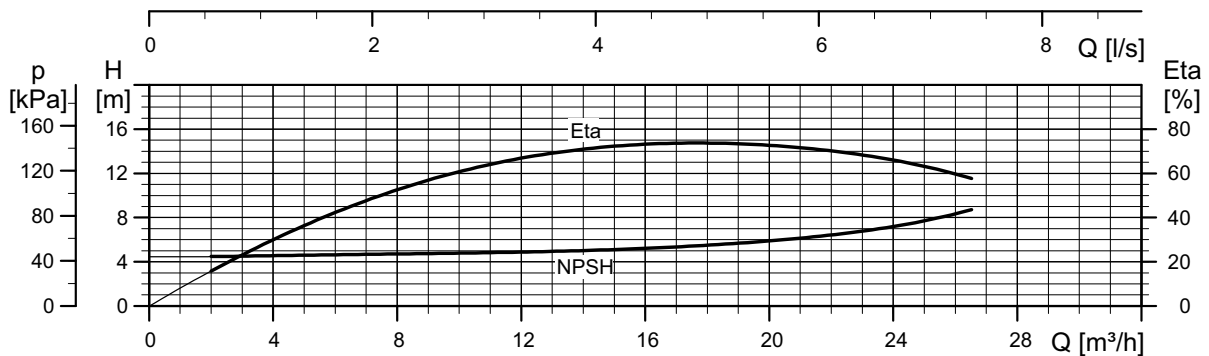

Performance Curves

6VP 17

Pump Type	Rating		Stages	Delivery Size
	kW	HP		
6VP 30-1	1.5	2.0	1	3.0"
6VP 30-2	3.0	4.0	2	3.0"
6VP 30-3	4.0	5.0	3	3.0"
6VP 30-4	5.5	7.5	4	3.0"
6VP 30-5	7.5	10.0	5	3.0"
6VP 30-6	9.2	12.5	6	3.0"
6VP 30-7	9.2	12.5	7	3.0"
6VP 30-8	11.0	15.0	8	3.0"
6VP 30-9	13.0	17.5	9	3.0"
6VP 30-10	13.0	17.5	10	3.0"
6VP 30-11	15.0	20.0	11	3.0"
6VP 30-12	18.5	25.0	12	3.0"
6VP 30-13	18.5	25.0	13	3.0"
6VP 30-14	18.5	25.0	14	3.0"
6VP 30-15	22.0	30.0	15	3.0"
6VP 30-16	22.0	30.0	16	3.0"
6VP 30-17	22.0	30.0	17	3.0"
6VP 30-18	26.0	35.0	18	3.0"
6VP 30-19	26.0	35.0	19	3.0"
6VP 30-20	26.0	35.0	20	3.0"
6VP 30-21	30.0	40.0	21	3.0"
6VP 30-22	30.0	40.0	22	3.0"
6VP 30-23	30.0	40.0	23	3.0"
6VP 30-24	37.0	50.0	24	3.0"
6VP 30-25	37.0	50.0	25	3.0"
6VP 30-26	37.0	50.0	26	3.0"
6VP 30-27	37.0	50.0	27	3.0"
6VP 30-28	37.0	50.0	28	3.0"
6VP 30-29	45.0	60.0	29	3.0"
6VP 30-31	45.0	60.0	31	3.0"
6VP 30-33	45.0	60.0	33	3.0"
6VP 30-36	55.0	75.0	36	3.0"
6VP 30-39	55.0	75.0	39	3.0"