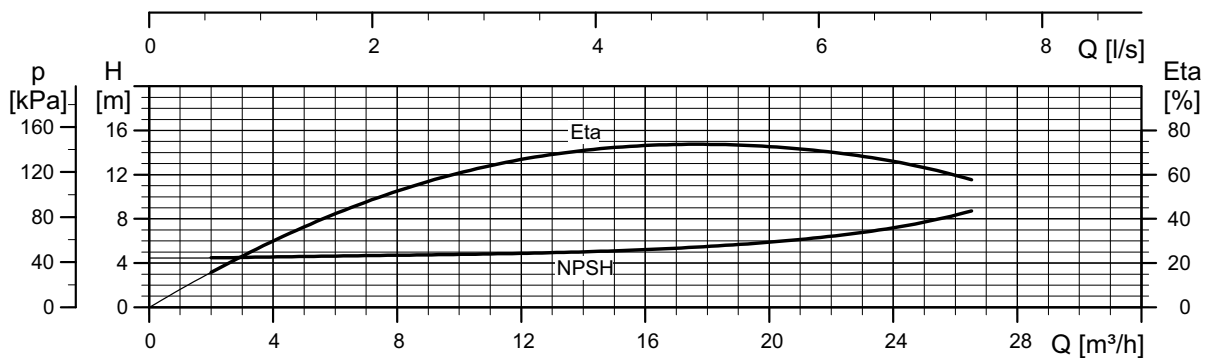

Pump Type	Rating		Stages	Delivery Size
	kW	HP		
6VP 17-1	1.1	1.5	1	2.5"
6VP 17-2	2.2	3.0	2	2.5"
6VP 17-3	3.0	4.0	3	2.5"
6VP 17-4	4.0	5.0	4	2.5"
6VP 17-5	5.5	7.5	5	2.5"
6VP 17-6	5.5	7.5	6	2.5"
6VP 17-7	7.5	10.0	7	2.5"
6VP 17-8	7.5	10.0	8	2.5"
6VP 17-9	9.2	12.5	9	2.5"
6VP 17-10	9.2	12.5	10	2.5"
6VP 17-11	9.2	12.5	11	2.5"
6VP 17-12	11.0	15.0	12	2.5"
6VP 17-13	11.0	15.0	13	2.5"
6VP 17-14	13	17.5	14	2.5"
6VP 17-15	13	17.5	15	2.5"
6VP 17-16	15	20.0	16	2.5"
6VP 17-17	15	20.0	17	2.5"
6VP 17-18	15	20.0	18	2.5"
6VP 17-19	18.5	25.0	19	2.5"
6VP 17-20	18.5	25.0	20	2.5"
6VP 17-21	18.5	25.0	21	2.5"
6VP 17-22	18.5	25.0	22	2.5"
6VP 17-23	22	30.0	23	2.5"
6VP 17-24	22	30.0	24	2.5"
6VP 17-25	22	30.0	25	2.5"
6VP 17-26	22	30.0	26	2.5"
6VP 17-27	26	35.0	27	2.5"
6VP 17-28	26	35.0	28	2.5"
6VP 17-29	26	35.0	29	2.5"
6VP 17-30	26	35.0	30	2.5"
6VP 17-33	30	40.0	33	2.5"
6VP 17-36	30	40.0	36	2.5"
6VP 17-39	37	50.0	39	2.5"
6VP 17-42	37	50.0	42	2.5"
6VP 17-45	37	50.0	45	2.5"
6VP 17-48	37	50.0	48	2.5"
6PV17-50	37	50.0	50	2.5"

Performance Curves

6VP 17