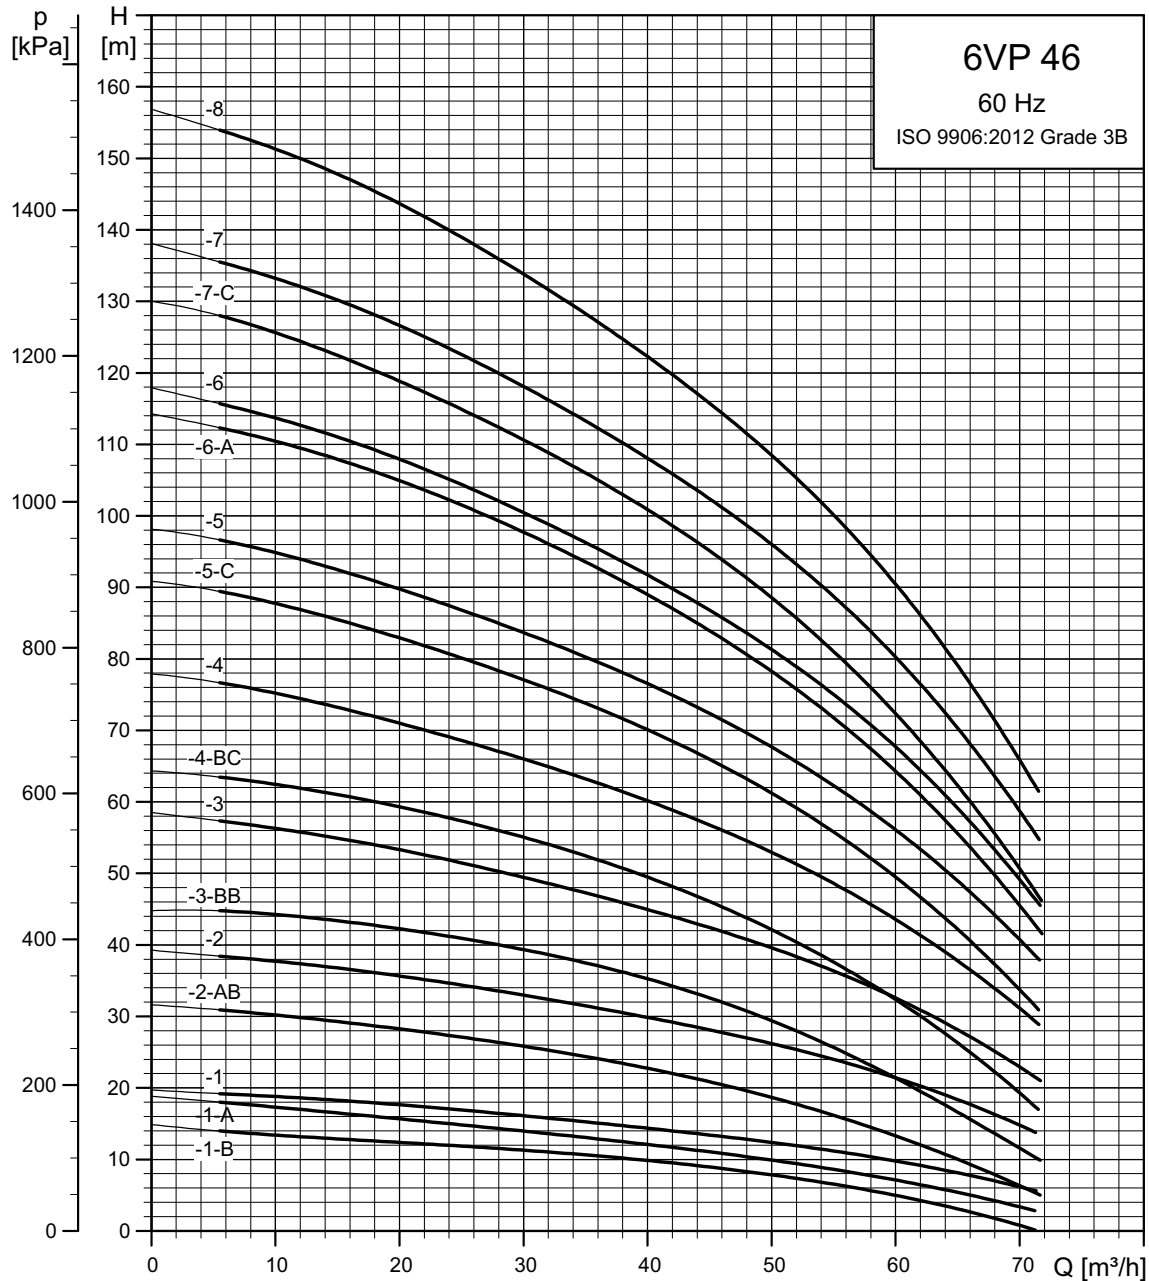

Available pump types

60 Hz

Pump Type	Rating		Stages	Delivery Size
	kW	HP		
6VP 46-1B	1.5	2.0	1	3.0"/4.0 "
6VP 46-1A	2.2	3.0	1	3.0"/4.0 "
6VP 46-1	3.0	4.0	1	3.0"/4.0 "
6VP 46-2AB	4.0	5.0	2	3.0"/4.0 "
6VP 46-2	5.5	7.5	2	3.0"/4.0 "
6VP 46-3BB	5.5	7.5	3	3.0"/4.0 "
6VP 46-3	7.5	10.0	3	3.0"/4.0 "
6VP 46-4BC	7.5	10.0	4	3.0"/4.0 "
6VP 46-4	9.2	12.5	4	3.0"/4.0 "
6VP 46-5C	11.0	15.0	5	3.0"/4.0 "
6VP 46-5	13.0	17.5	5	3.0"/4.0 "
6VP 46-6A	13.0	17.5	6	3.0"/4.0 "
6VP 46-6	15.0	20.0	6	3.0"/4.0 "
6VP 46-7C	15.0	20.0	7	3.0"/4.0 "
6VP 46-7	18.5	25.0	7	3.0"/4.0 "
6VP 46-8	18.5	25.0	8	3.0"/4.0 "
6VP 46-9	22.0	30.0	9	3.0"/4.0 "
6VP 46-10	22.0	30.0	10	3.0"/4.0 "
6VP 46-11	26.0	35.0	11	3.0"/4.0 "
6VP 46-12	30.0	40.0	12	3.0"/4.0 "
6VP 46-13	30.0	40.0	13	3.0"/4.0 "
6VP 46-14	37.0	50.0	14	3.0"/4.0 "
6VP 46-15	37.0	50.0	15	3.0"/4.0 "
6VP 46-16	37.0	50.0	16	3.0"/4.0 "
6VP 46-17	37.0	50.0	17	3.0"/4.0 "
6VP 46-18	45.0	60.0	18	3.0"/4.0 "
6VP 46-19	45.0	60.0	19	3.0"/4.0 "
6VP 46-20	45.0	60.0	20	3.0"/4.0 "
6VP 46-22	55.0	75.0	22	3.0"/4.0 "
6VP 46-24	55.0	75.0	24	3.0"/4.0 "

Performance Curves

6VP 46