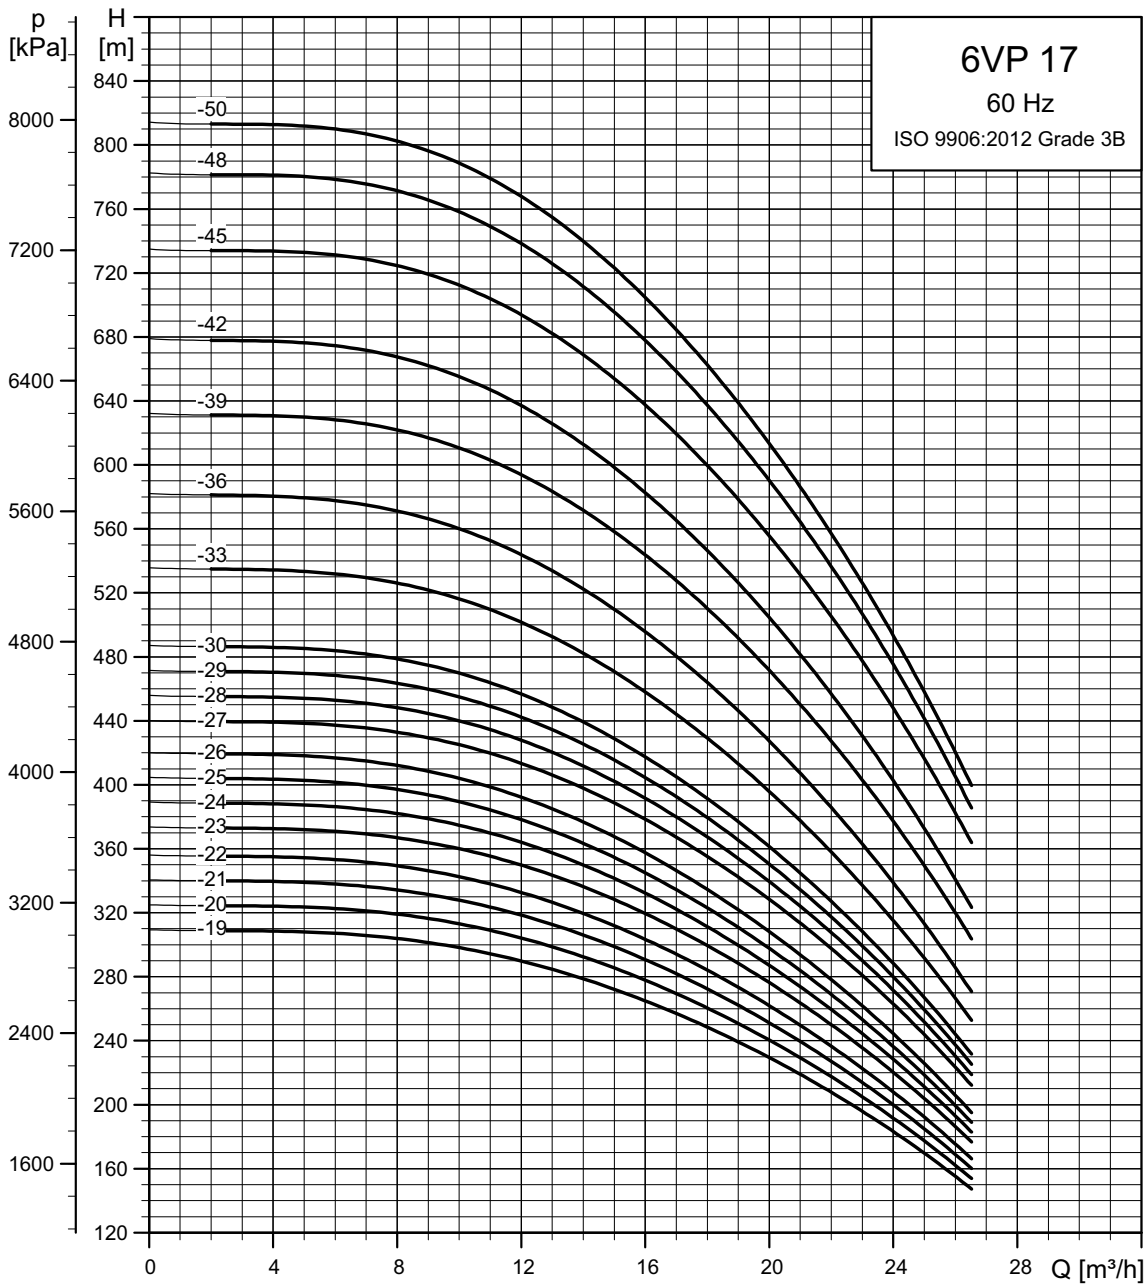

Performance Curves

6VP 17

Performance Curves

6VP 17

Pump Type	Rating		Stages	Delivery Size
	kW	HP		
6VP 30-1	1.5	2.0	1	3.0"
6VP 30-2	3.0	4.0	2	3.0"
6VP 30-3	4.0	5.0	3	3.0"
6VP 30-4	5.5	7.5	4	3.0"
6VP 30-5	7.5	10.0	5	3.0"
6VP 30-6	9.2	12.5	6	3.0"
6VP 30-7	9.2	12.5	7	3.0"
6VP 30-8	11.0	15.0	8	3.0"
6VP 30-9	13.0	17.5	9	3.0"
6VP 30-10	13.0	17.5	10	3.0"
6VP 30-11	15.0	20.0	11	3.0"
6VP 30-12	18.5	25.0	12	3.0"
6VP 30-13	18.5	25.0	13	3.0"
6VP 30-14	18.5	25.0	14	3.0"
6VP 30-15	22.0	30.0	15	3.0"
6VP 30-16	22.0	30.0	16	3.0"
6VP 30-17	22.0	30.0	17	3.0"
6VP 30-18	26.0	35.0	18	3.0"
6VP 30-19	26.0	35.0	19	3.0"
6VP 30-20	26.0	35.0	20	3.0"
6VP 30-21	30.0	40.0	21	3.0"
6VP 30-22	30.0	40.0	22	3.0"
6VP 30-23	30.0	40.0	23	3.0"
6VP 30-24	37.0	50.0	24	3.0"
6VP 30-25	37.0	50.0	25	3.0"
6VP 30-26	37.0	50.0	26	3.0"
6VP 30-27	37.0	50.0	27	3.0"
6VP 30-28	37.0	50.0	28	3.0"
6VP 30-29	45.0	60.0	29	3.0"
6VP 30-31	45.0	60.0	31	3.0"
6VP 30-33	45.0	60.0	33	3.0"
6VP 30-36	55.0	75.0	36	3.0"
6VP 30-39	55.0	75.0	39	3.0"