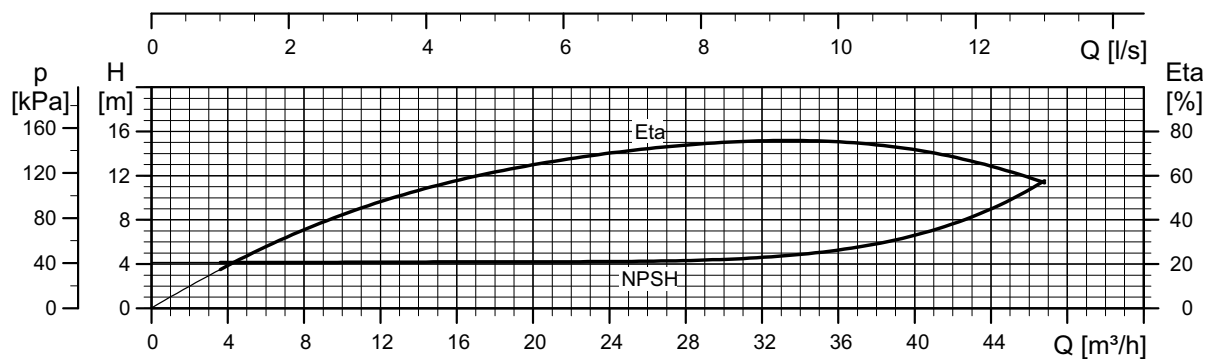

Performance Curves

SP 30

Available pump types

60 Hz

Pump Type	Rating		Stages	Delivery Size
	kW	HP		
6VP 46-1B	1.5	2.0	1	3.0"/4.0 "
6VP 46-1A	2.2	3.0	1	3.0"/4.0 "
6VP 46-1	3.0	4.0	1	3.0"/4.0 "
6VP 46-2AB	4.0	5.0	2	3.0"/4.0 "
6VP 46-2	5.5	7.5	2	3.0"/4.0 "
6VP 46-3BB	5.5	7.5	3	3.0"/4.0 "
6VP 46-3	7.5	10.0	3	3.0"/4.0 "
6VP 46-4BC	7.5	10.0	4	3.0"/4.0 "
6VP 46-4	9.2	12.5	4	3.0"/4.0 "
6VP 46-5C	11.0	15.0	5	3.0"/4.0 "
6VP 46-5	13.0	17.5	5	3.0"/4.0 "
6VP 46-6A	13.0	17.5	6	3.0"/4.0 "
6VP 46-6	15.0	20.0	6	3.0"/4.0 "
6VP 46-7C	15.0	20.0	7	3.0"/4.0 "
6VP 46-7	18.5	25.0	7	3.0"/4.0 "
6VP 46-8	18.5	25.0	8	3.0"/4.0 "
6VP 46-9	22.0	30.0	9	3.0"/4.0 "
6VP 46-10	22.0	30.0	10	3.0"/4.0 "
6VP 46-11	26.0	35.0	11	3.0"/4.0 "
6VP 46-12	30.0	40.0	12	3.0"/4.0 "
6VP 46-13	30.0	40.0	13	3.0"/4.0 "
6VP 46-14	37.0	50.0	14	3.0"/4.0 "
6VP 46-15	37.0	50.0	15	3.0"/4.0 "
6VP 46-16	37.0	50.0	16	3.0"/4.0 "
6VP 46-17	37.0	50.0	17	3.0"/4.0 "
6VP 46-18	45.0	60.0	18	3.0"/4.0 "
6VP 46-19	45.0	60.0	19	3.0"/4.0 "
6VP 46-20	45.0	60.0	20	3.0"/4.0 "
6VP 46-22	55.0	75.0	22	3.0"/4.0 "
6VP 46-24	55.0	75.0	24	3.0"/4.0 "