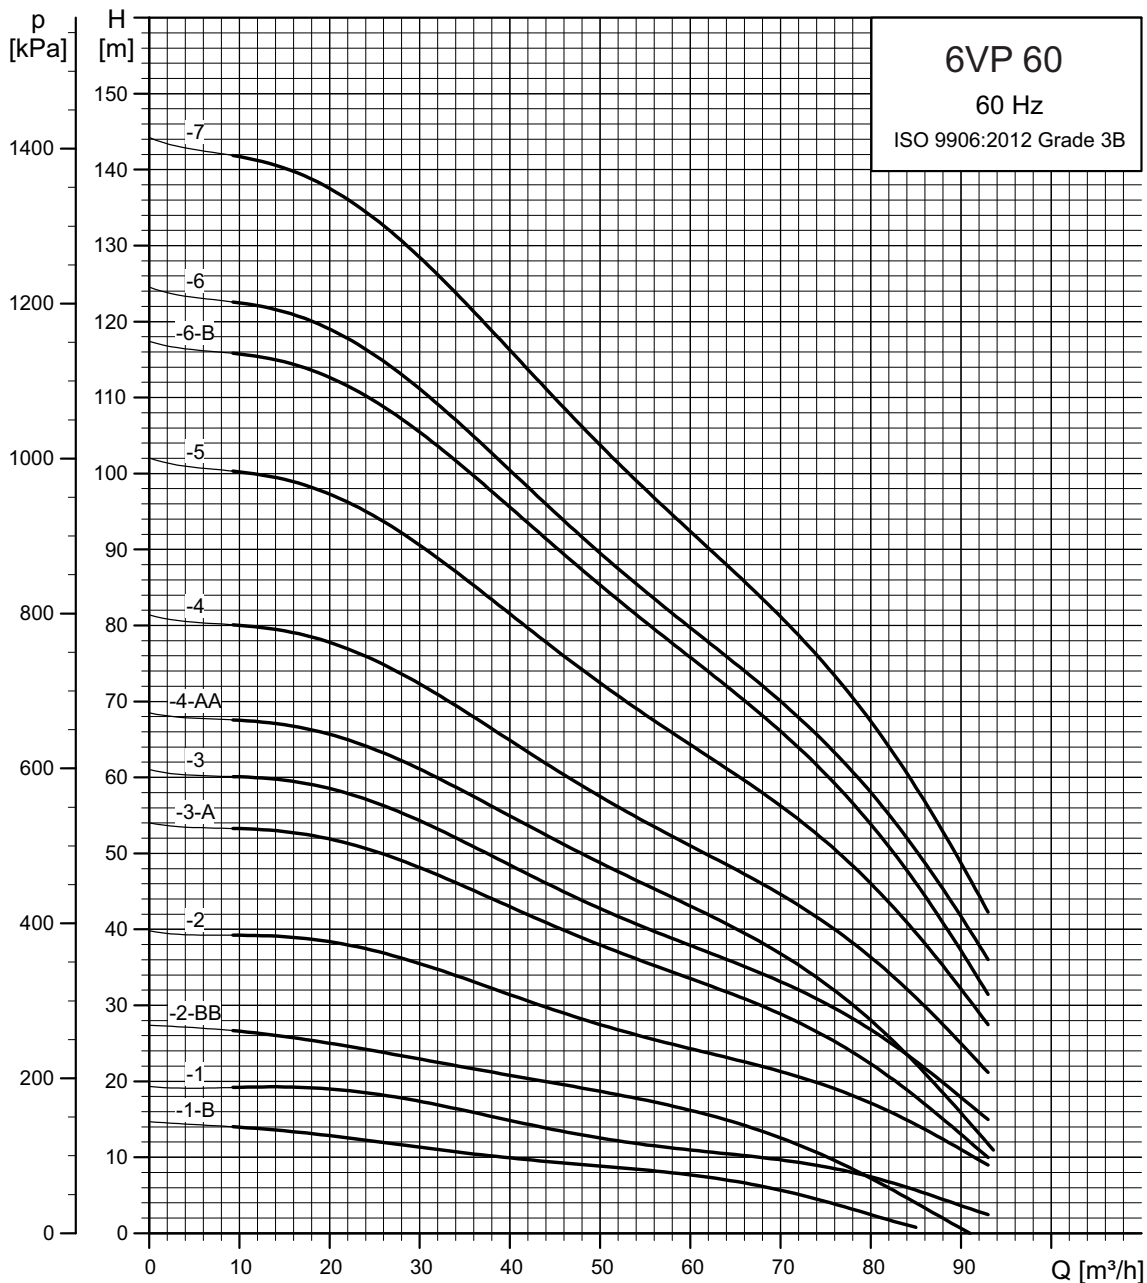

Pump Type	Rating		Stages	Delivery Size
	kW	HP		
6VP 60-1B	2.2	3.0	1	3.0"/4.0 "
6VP 60-1	4.0	5.0	1	3.0"/4.0 "
6VP 60-2BB	4.0	5.0	2	3.0"/4.0 "
6VP 60-2	5.5	7.5	2	3.0"/4.0 "
6VP 60-3A	7.5	10.0	3	3.0"/4.0 "
6VP 60-3	9.2	12.5	3	3.0"/4.0 "
6VP 60-4AA	9.2	12.5	4	3.0"/4.0 "
6VP 60-4	11.0	15.0	4	3.0"/4.0 "
6VP 60-5	13.0	17.5	5	3.0"/4.0 "
6VP 60-6B	15.0	20.0	6	3.0"/4.0 "
6VP 60-6	18.5	25.0	6	3.0"/4.0 "
6VP 60-7	18.5	25.0	7	3.0"/4.0 "
6VP 60-8	22.0	30.0	8	3.0"/4.0 "
6VP 60-9B	22.0	30.0	9	3.0"/4.0 "
6VP 60-9	26.0	35.0	9	3.0"/4.0 "
6VP 60-10	26.0	35.0	10	3.0"/4.0 "
6VP 60-11	30.0	40.0	11	3.0"/4.0 "
6VP 60-12	37.0	50.0	12	3.0"/4.0 "
6VP 60-13	37.0	50.0	13	3.0"/4.0 "
6VP 60-14	37.0	50.0	14	3.0"/4.0 "
6VP 60-15	45.0	60.0	15	3.0"/4.0 "
6VP 60-16	45.0	60.0	16	3.0"/4.0 "
6VP 60-17	45.0	60.0	11	3.0"/4.0 "
6VP 60-18	55.0	75.0	18	3.0"/4.0 "
6VP 60-19	55.0	75.0	19	3.0"/4.0 "
6VP 60-20	55.0	75.0	20	3.0"/4.0 "
6VP 60-21	63.0	85.0	21	3.0"/4.0 "

Performance Curves

6VP 60