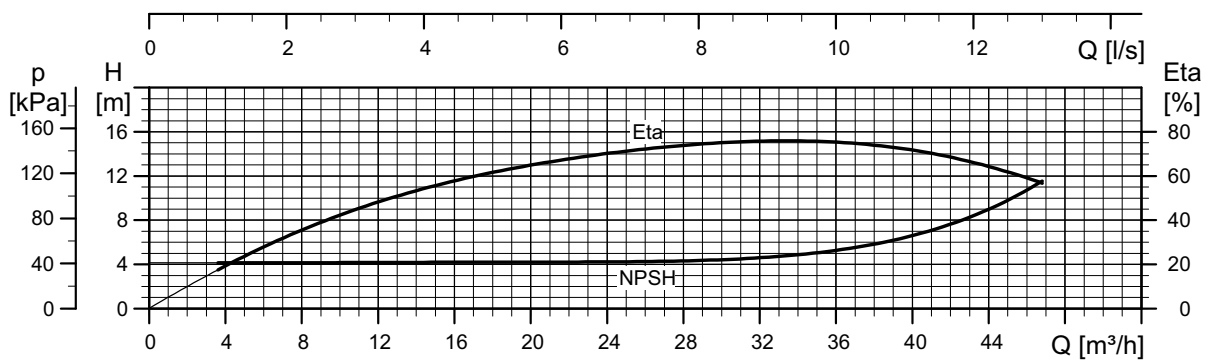

Pump Type	Rating		Stages	Delivery Size
	kW	HP		
6VP 30-1	1.5	2.0	1	3.0"
6VP 30-2	3.0	4.0	2	3.0"
6VP 30-3	4.0	5.0	3	3.0"
6VP 30-4	5.5	7.5	4	3.0"
6VP 30-5	7.5	10.0	5	3.0"
6VP 30-6	9.2	12.5	6	3.0"
6VP 30-7	9.2	12.5	7	3.0"
6VP 30-8	11.0	15.0	8	3.0"
6VP 30-9	13.0	17.5	9	3.0"
6VP 30-10	13.0	17.5	10	3.0"
6VP 30-11	15.0	20.0	11	3.0"
6VP 30-12	18.5	25.0	12	3.0"
6VP 30-13	18.5	25.0	13	3.0"
6VP 30-14	18.5	25.0	14	3.0"
6VP 30-15	22.0	30.0	15	3.0"
6VP 30-16	22.0	30.0	16	3.0"
6VP 30-17	22.0	30.0	17	3.0"
6VP 30-18	26.0	35.0	18	3.0"
6VP 30-19	26.0	35.0	19	3.0"
6VP 30-20	26.0	35.0	20	3.0"
6VP 30-21	30.0	40.0	21	3.0"
6VP 30-22	30.0	40.0	22	3.0"
6VP 30-23	30.0	40.0	23	3.0"
6VP 30-24	37.0	50.0	24	3.0"
6VP 30-25	37.0	50.0	25	3.0"
6VP 30-26	37.0	50.0	26	3.0"
6VP 30-27	37.0	50.0	27	3.0"
6VP 30-28	37.0	50.0	28	3.0"
6VP 30-29	45.0	60.0	29	3.0"
6VP 30-31	45.0	60.0	31	3.0"
6VP 30-33	45.0	60.0	33	3.0"
6VP 30-36	55.0	75.0	36	3.0"
6VP 30-39	55.0	75.0	39	3.0"

Performance Curves

SP 30