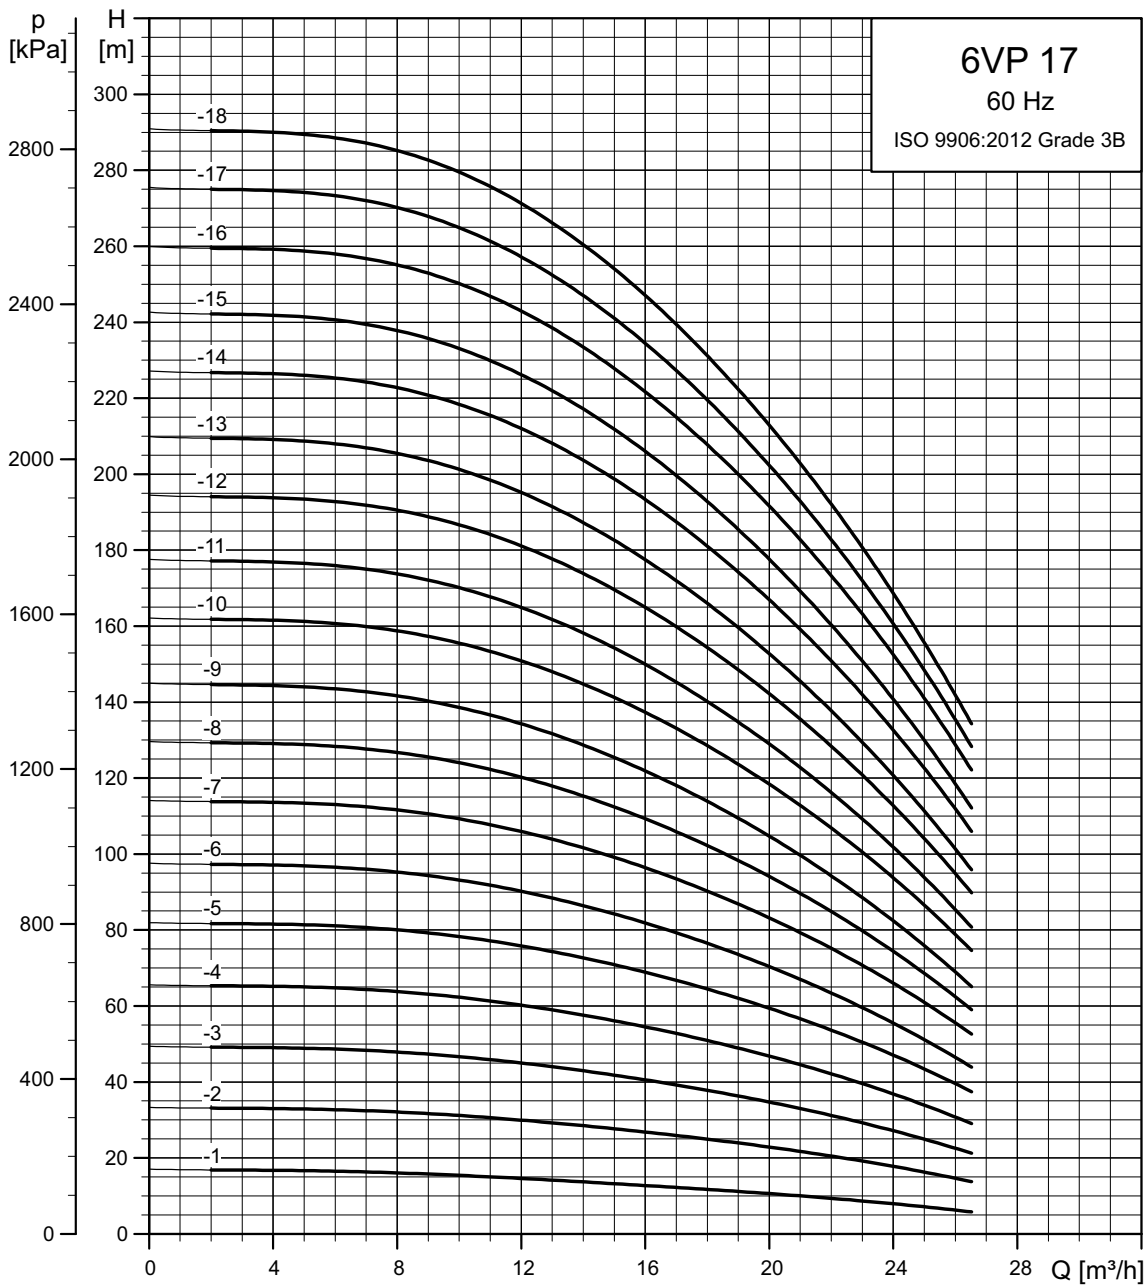

Pump Type	Rating		Stages	Delivery Size
	kW	HP		
6VP 17-1	1.1	1.5	1	2.5"
6VP 17-2	2.2	3.0	2	2.5"
6VP 17-3	3.0	4.0	3	2.5"
6VP 17-4	4.0	5.0	4	2.5"
6VP 17-5	5.5	7.5	5	2.5"
6VP 17-6	5.5	7.5	6	2.5"
6VP 17-7	7.5	10.0	7	2.5"
6VP 17-8	7.5	10.0	8	2.5"
6VP 17-9	9.2	12.5	9	2.5"
6VP 17-10	9.2	12.5	10	2.5"
6VP 17-11	9.2	12.5	11	2.5"
6VP 17-12	11.0	15.0	12	2.5"
6VP 17-13	11.0	15.0	13	2.5"
6VP 17-14	13	17.5	14	2.5"
6VP 17-15	13	17.5	15	2.5"
6VP 17-16	15	20.0	16	2.5"
6VP 17-17	15	20.0	17	2.5"
6VP 17-18	15	20.0	18	2.5"
6VP 17-19	18.5	25.0	19	2.5"
6VP 17-20	18.5	25.0	20	2.5"
6VP 17-21	18.5	25.0	21	2.5"
6VP 17-22	18.5	25.0	22	2.5"
6VP 17-23	22	30.0	23	2.5"
6VP 17-24	22	30.0	24	2.5"
6VP 17-25	22	30.0	25	2.5"
6VP 17-26	22	30.0	26	2.5"
6VP 17-27	26	35.0	27	2.5"
6VP 17-28	26	35.0	28	2.5"
6VP 17-29	26	35.0	29	2.5"
6VP 17-30	26	35.0	30	2.5"
6VP 17-33	30	40.0	33	2.5"
6VP 17-36	30	40.0	36	2.5"
6VP 17-39	37	50.0	39	2.5"
6VP 17-42	37	50.0	42	2.5"
6VP 17-45	37	50.0	45	2.5"
6VP 17-48	37	50.0	48	2.5"
6PV17-50	37	50.0	50	2.5"

Performance Curves

6VP 17