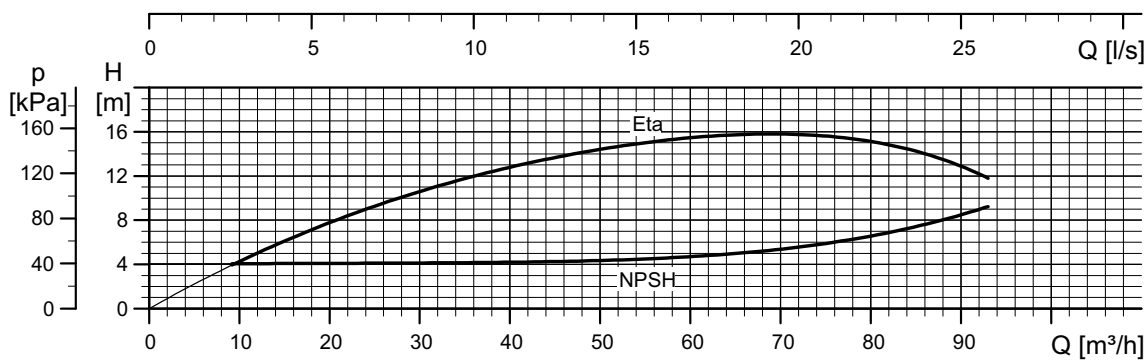

Pump Type	Rating		Stages	Delivery Size
	kW	HP		
6VP 60-1B	2.2	3.0	1	3.0"/4.0 "
6VP 60-1	4.0	5.0	1	3.0"/4.0 "
6VP 60-2BB	4.0	5.0	2	3.0"/4.0 "
6VP 60-2	5.5	7.5	2	3.0"/4.0 "
6VP 60-3A	7.5	10.0	3	3.0"/4.0 "
6VP 60-3	9.2	12.5	3	3.0"/4.0 "
6VP 60-4AA	9.2	12.5	4	3.0"/4.0 "
6VP 60-4	11.0	15.0	4	3.0"/4.0 "
6VP 60-5	13.0	17.5	5	3.0"/4.0 "
6VP 60-6B	15.0	20.0	6	3.0"/4.0 "
6VP 60-6	18.5	25.0	6	3.0"/4.0 "
6VP 60-7	18.5	25.0	7	3.0"/4.0 "
6VP 60-8	22.0	30.0	8	3.0"/4.0 "
6VP 60-9B	22.0	30.0	9	3.0"/4.0 "
6VP 60-9	26.0	35.0	9	3.0"/4.0 "
6VP 60-10	26.0	35.0	10	3.0"/4.0 "
6VP 60-11	30.0	40.0	11	3.0"/4.0 "
6VP 60-12	37.0	50.0	12	3.0"/4.0 "
6VP 60-13	37.0	50.0	13	3.0"/4.0 "
6VP 60-14	37.0	50.0	14	3.0"/4.0 "
6VP 60-15	45.0	60.0	15	3.0"/4.0 "
6VP 60-16	45.0	60.0	16	3.0"/4.0 "
6VP 60-17	45.0	60.0	11	3.0"/4.0 "
6VP 60-18	55.0	75.0	18	3.0"/4.0 "
6VP 60-19	55.0	75.0	19	3.0"/4.0 "
6VP 60-20	55.0	75.0	20	3.0"/4.0 "
6VP 60-21	63.0	85.0	21	3.0"/4.0 "

Performance Curves

6VP 60