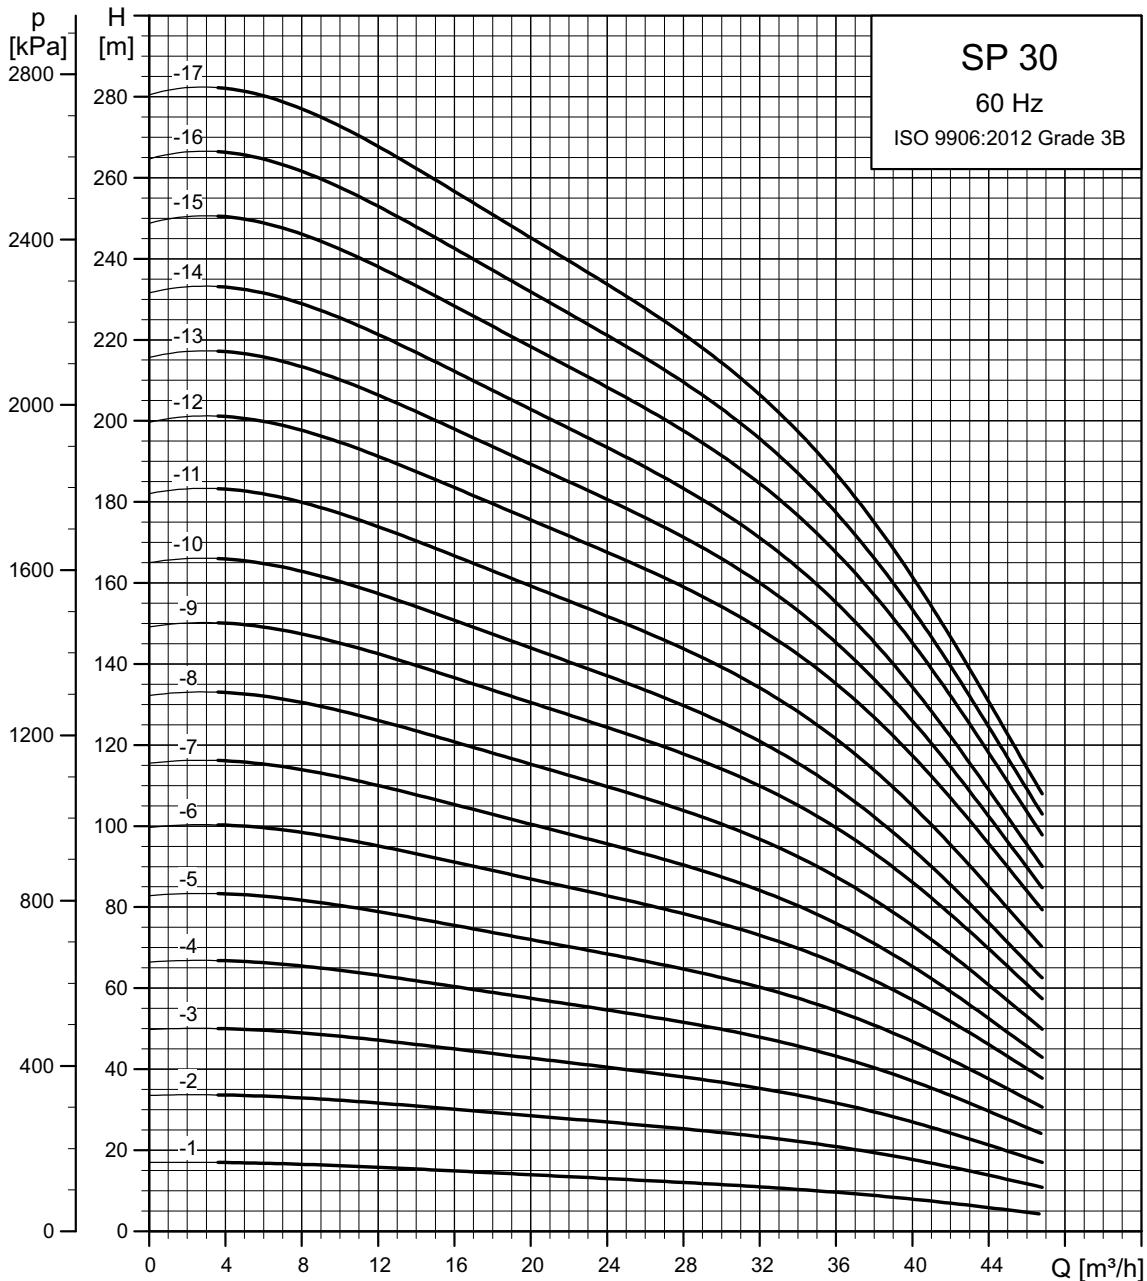

Pump Type	Rating		Stages	Delivery Size
	kW	HP		
6VP 30-1	1.5	2.0	1	3.0"
6VP 30-2	3.0	4.0	2	3.0"
6VP 30-3	4.0	5.0	3	3.0"
6VP 30-4	5.5	7.5	4	3.0"
6VP 30-5	7.5	10.0	5	3.0"
6VP 30-6	9.2	12.5	6	3.0"
6VP 30-7	9.2	12.5	7	3.0"
6VP 30-8	11.0	15.0	8	3.0"
6VP 30-9	13.0	17.5	9	3.0"
6VP 30-10	13.0	17.5	10	3.0"
6VP 30-11	15.0	20.0	11	3.0"
6VP 30-12	18.5	25.0	12	3.0"
6VP 30-13	18.5	25.0	13	3.0"
6VP 30-14	18.5	25.0	14	3.0"
6VP 30-15	22.0	30.0	15	3.0"
6VP 30-16	22.0	30.0	16	3.0"
6VP 30-17	22.0	30.0	17	3.0"
6VP 30-18	26.0	35.0	18	3.0"
6VP 30-19	26.0	35.0	19	3.0"
6VP 30-20	26.0	35.0	20	3.0"
6VP 30-21	30.0	40.0	21	3.0"
6VP 30-22	30.0	40.0	22	3.0"
6VP 30-23	30.0	40.0	23	3.0"
6VP 30-24	37.0	50.0	24	3.0"
6VP 30-25	37.0	50.0	25	3.0"
6VP 30-26	37.0	50.0	26	3.0"
6VP 30-27	37.0	50.0	27	3.0"
6VP 30-28	37.0	50.0	28	3.0"
6VP 30-29	45.0	60.0	29	3.0"
6VP 30-31	45.0	60.0	31	3.0"
6VP 30-33	45.0	60.0	33	3.0"
6VP 30-36	55.0	75.0	36	3.0"
6VP 30-39	55.0	75.0	39	3.0"

Performance Curves

SP 30