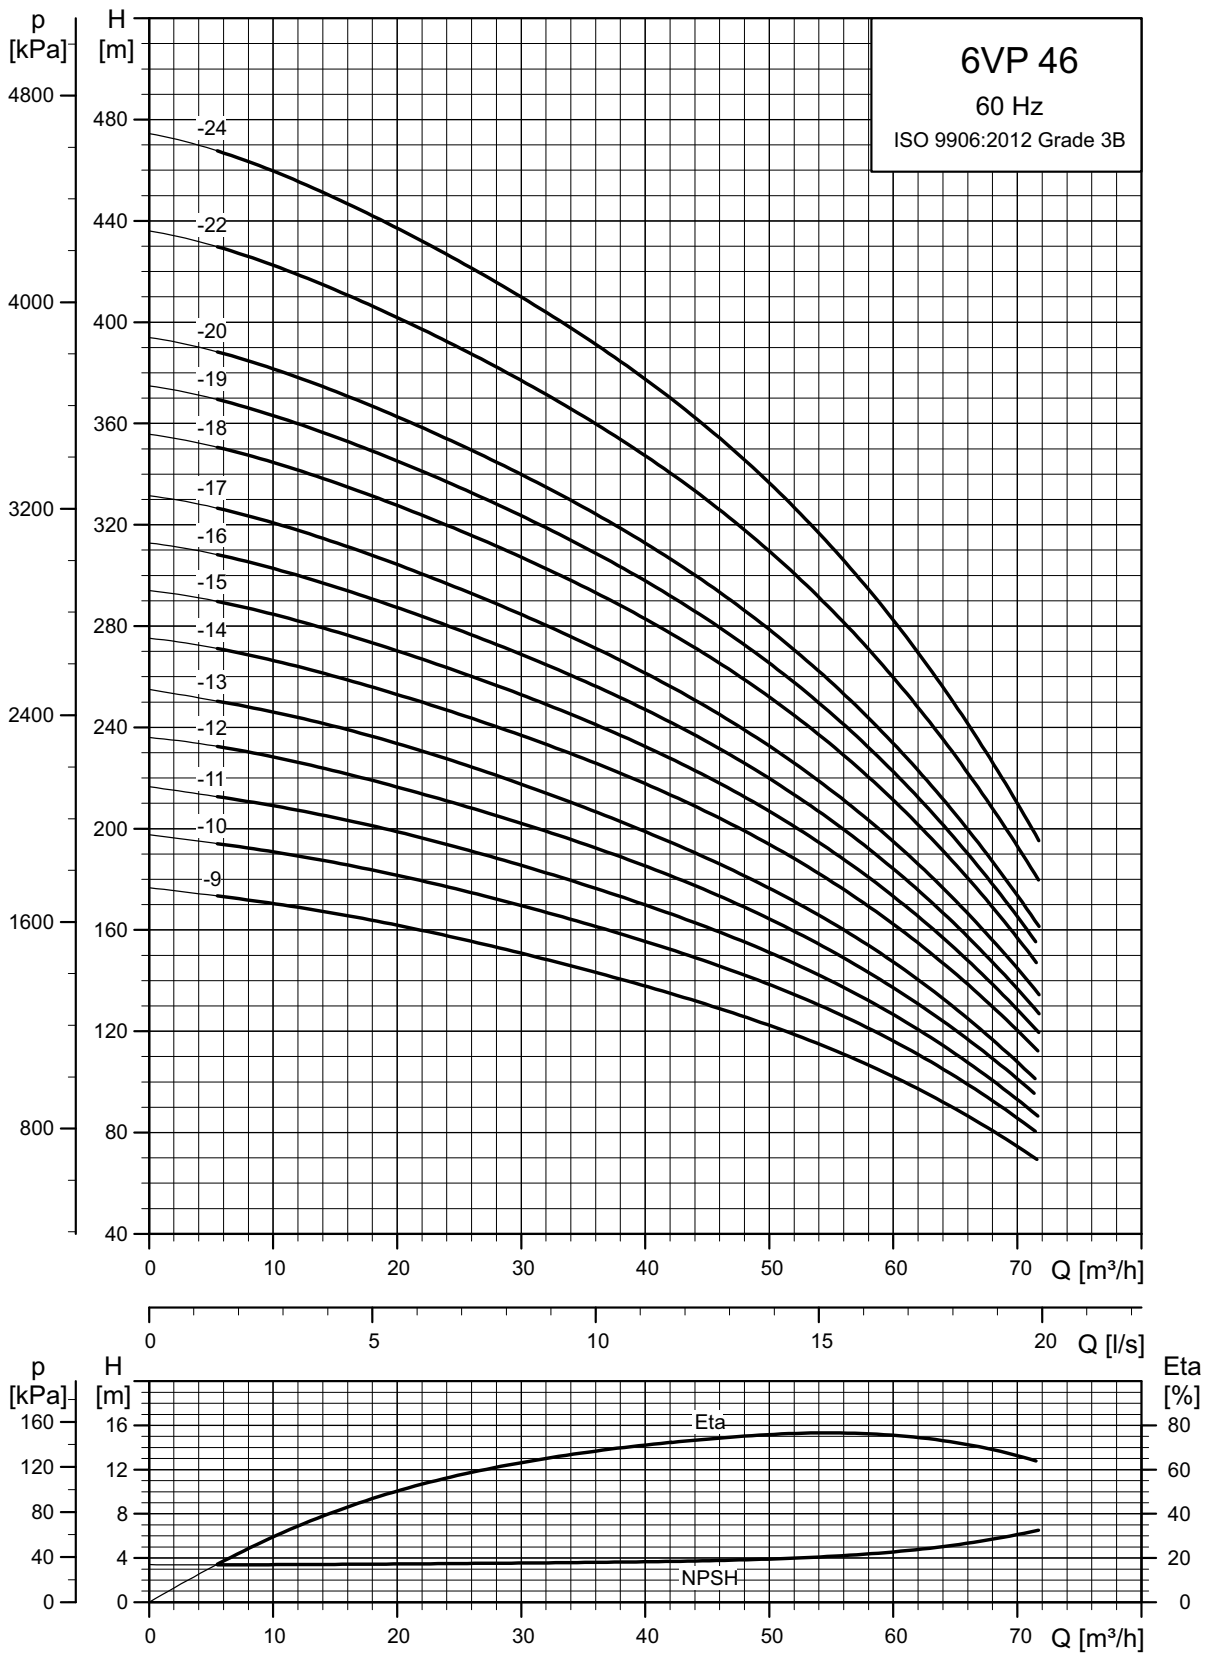

Performance Curves

6VP 46

Pump Type	Rating		Stages	Delivery Size
	kW	HP		
6VP 60-1B	2.2	3.0	1	3.0"/4.0 "
6VP 60-1	4.0	5.0	1	3.0"/4.0 "
6VP 60-2BB	4.0	5.0	2	3.0"/4.0 "
6VP 60-2	5.5	7.5	2	3.0"/4.0 "
6VP 60-3A	7.5	10.0	3	3.0"/4.0 "
6VP 60-3	9.2	12.5	3	3.0"/4.0 "
6VP 60-4AA	9.2	12.5	4	3.0"/4.0 "
6VP 60-4	11.0	15.0	4	3.0"/4.0 "
6VP 60-5	13.0	17.5	5	3.0"/4.0 "
6VP 60-6B	15.0	20.0	6	3.0"/4.0 "
6VP 60-6	18.5	25.0	6	3.0"/4.0 "
6VP 60-7	18.5	25.0	7	3.0"/4.0 "
6VP 60-8	22.0	30.0	8	3.0"/4.0 "
6VP 60-9B	22.0	30.0	9	3.0"/4.0 "
6VP 60-9	26.0	35.0	9	3.0"/4.0 "
6VP 60-10	26.0	35.0	10	3.0"/4.0 "
6VP 60-11	30.0	40.0	11	3.0"/4.0 "
6VP 60-12	37.0	50.0	12	3.0"/4.0 "
6VP 60-13	37.0	50.0	13	3.0"/4.0 "
6VP 60-14	37.0	50.0	14	3.0"/4.0 "
6VP 60-15	45.0	60.0	15	3.0"/4.0 "
6VP 60-16	45.0	60.0	16	3.0"/4.0 "
6VP 60-17	45.0	60.0	11	3.0"/4.0 "
6VP 60-18	55.0	75.0	18	3.0"/4.0 "
6VP 60-19	55.0	75.0	19	3.0"/4.0 "
6VP 60-20	55.0	75.0	20	3.0"/4.0 "
6VP 60-21	63.0	85.0	21	3.0"/4.0 "