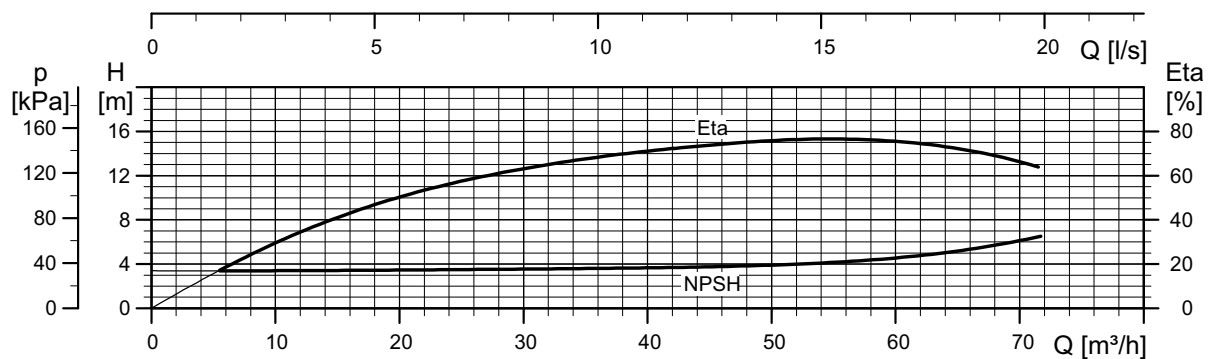

Available pump types

60 Hz

Pump Type	Rating		Stages	Delivery Size
	kW	HP		
6VP 46-1B	1.5	2.0	1	3.0"/4.0 "
6VP 46-1A	2.2	3.0	1	3.0"/4.0 "
6VP 46-1	3.0	4.0	1	3.0"/4.0 "
6VP 46-2AB	4.0	5.0	2	3.0"/4.0 "
6VP 46-2	5.5	7.5	2	3.0"/4.0 "
6VP 46-3BB	5.5	7.5	3	3.0"/4.0 "
6VP 46-3	7.5	10.0	3	3.0"/4.0 "
6VP 46-4BC	7.5	10.0	4	3.0"/4.0 "
6VP 46-4	9.2	12.5	4	3.0"/4.0 "
6VP 46-5C	11.0	15.0	5	3.0"/4.0 "
6VP 46-5	13.0	17.5	5	3.0"/4.0 "
6VP 46-6A	13.0	17.5	6	3.0"/4.0 "
6VP 46-6	15.0	20.0	6	3.0"/4.0 "
6VP 46-7C	15.0	20.0	7	3.0"/4.0 "
6VP 46-7	18.5	25.0	7	3.0"/4.0 "
6VP 46-8	18.5	25.0	8	3.0"/4.0 "
6VP 46-9	22.0	30.0	9	3.0"/4.0 "
6VP 46-10	22.0	30.0	10	3.0"/4.0 "
6VP 46-11	26.0	35.0	11	3.0"/4.0 "
6VP 46-12	30.0	40.0	12	3.0"/4.0 "
6VP 46-13	30.0	40.0	13	3.0"/4.0 "
6VP 46-14	37.0	50.0	14	3.0"/4.0 "
6VP 46-15	37.0	50.0	15	3.0"/4.0 "
6VP 46-16	37.0	50.0	16	3.0"/4.0 "
6VP 46-17	37.0	50.0	17	3.0"/4.0 "
6VP 46-18	45.0	60.0	18	3.0"/4.0 "
6VP 46-19	45.0	60.0	19	3.0"/4.0 "
6VP 46-20	45.0	60.0	20	3.0"/4.0 "
6VP 46-22	55.0	75.0	22	3.0"/4.0 "
6VP 46-24	55.0	75.0	24	3.0"/4.0 "

Performance Curves

6VP 46